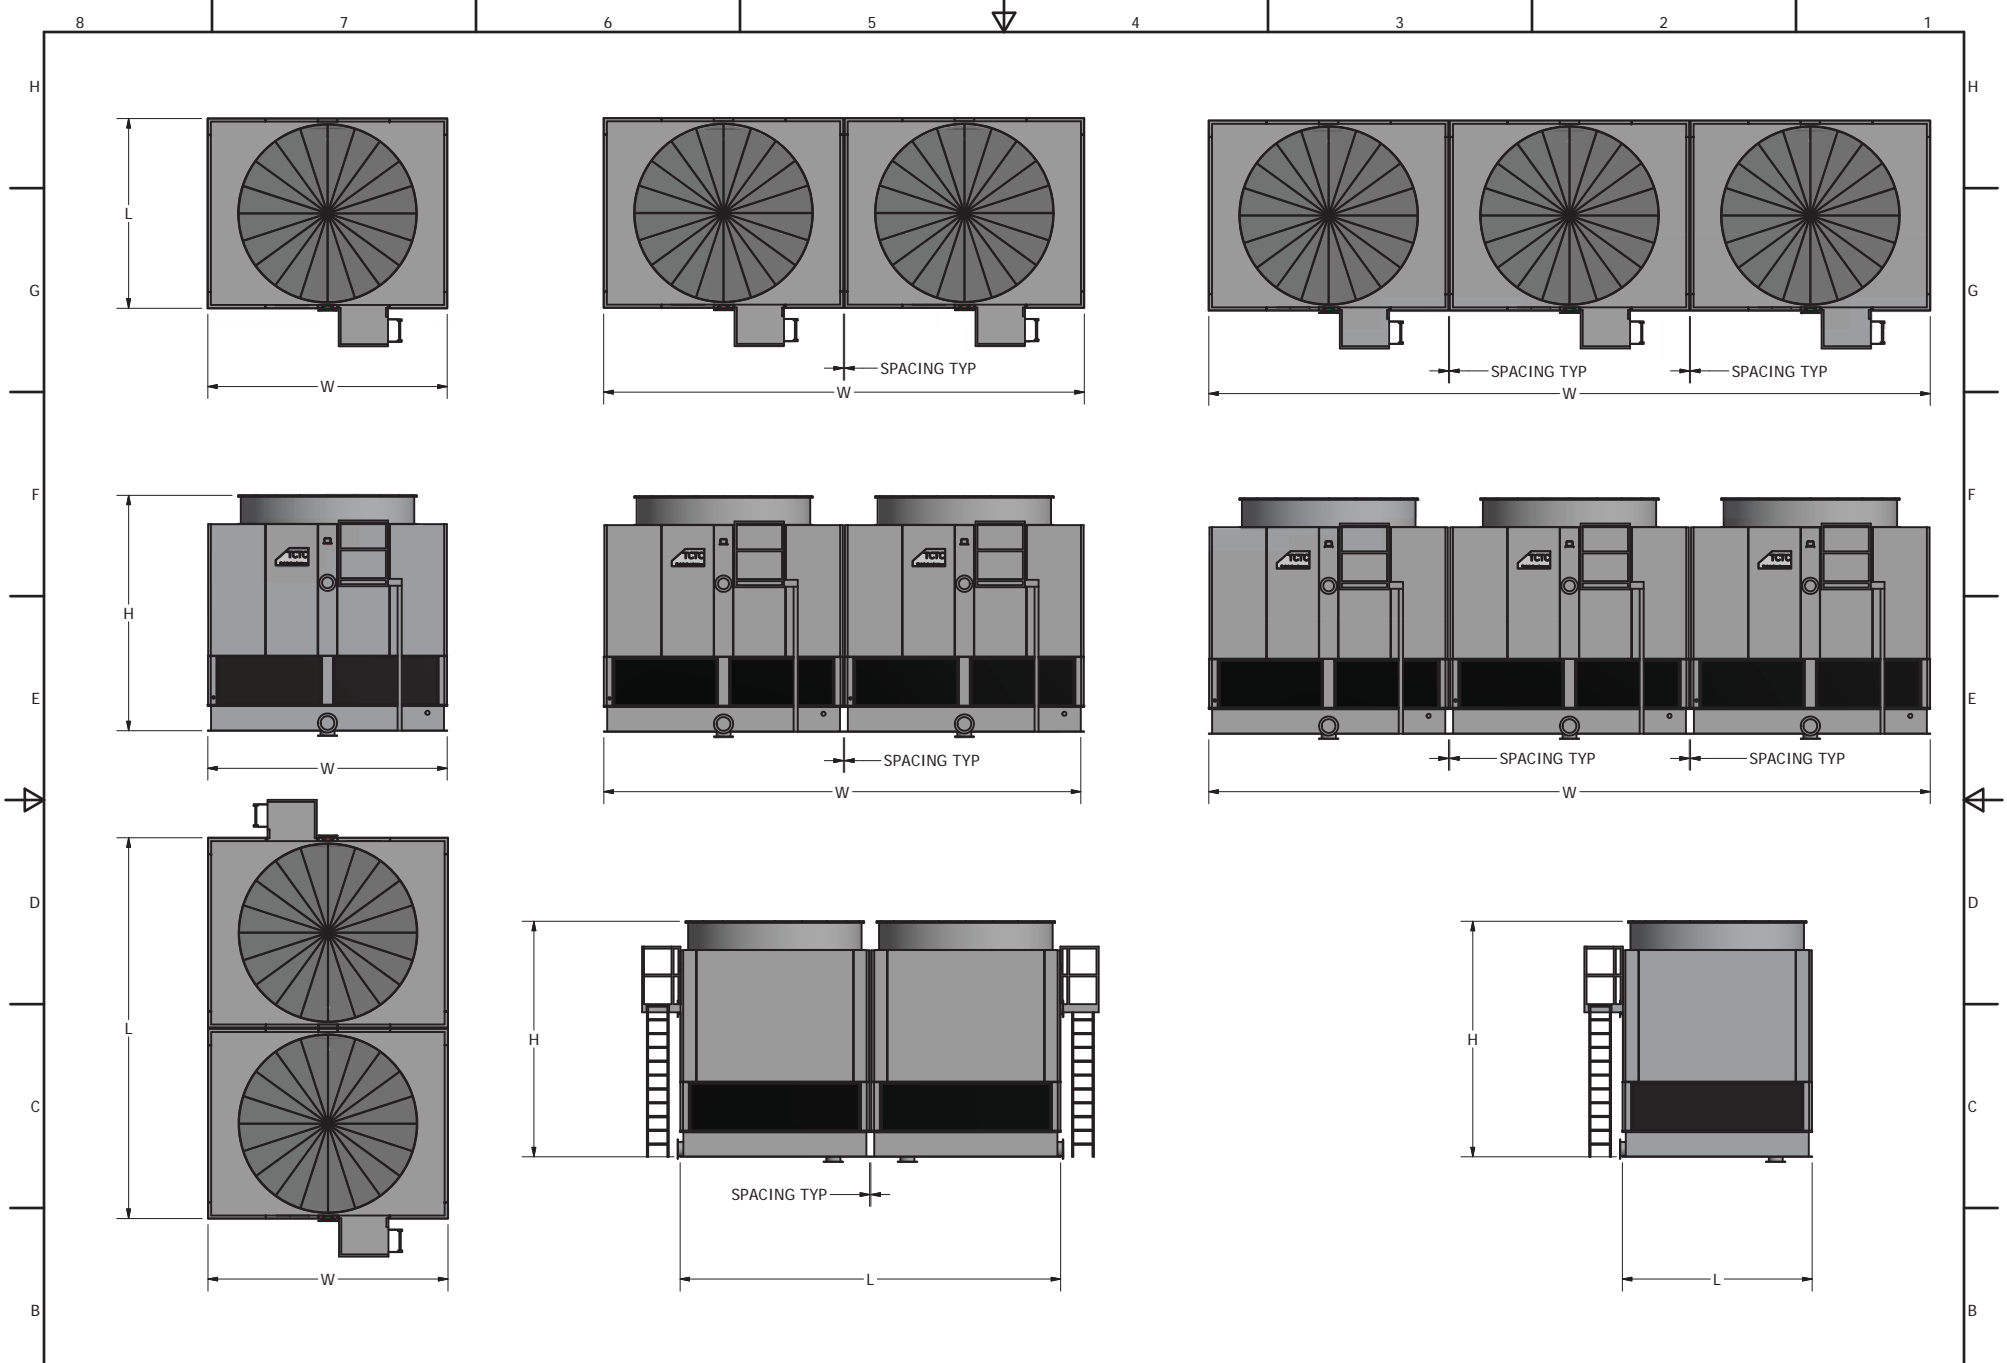

DRAWN	DESIGNER
	DATE 1/3/2015
Number of Sheets 1 of 1	 The Cooling Tower Company, LLC 3380 South MacGregor Way, 424, Houston, TX 77021 http://www.ctowers.com

TCIA TOWER LINE DIMENSIONS

THE COOLING TOWER COMPANY

<http://www.ctowers.com>
designer@ctowers.com

PART NUMBER

TCIA-MODEL-LINE-1-2-3-CELL

REV

1

THE DESIGN IS THE PROPERTY OF THE COOLING TOWER COMPANY, L.C. AND IS LOANED FOR MUTUAL ASSISTANCE. IT IS NOT TO BE FORWARDED NOR REPRINTED IN ANY FORM WITHOUT A WRITTEN PERMISSION.