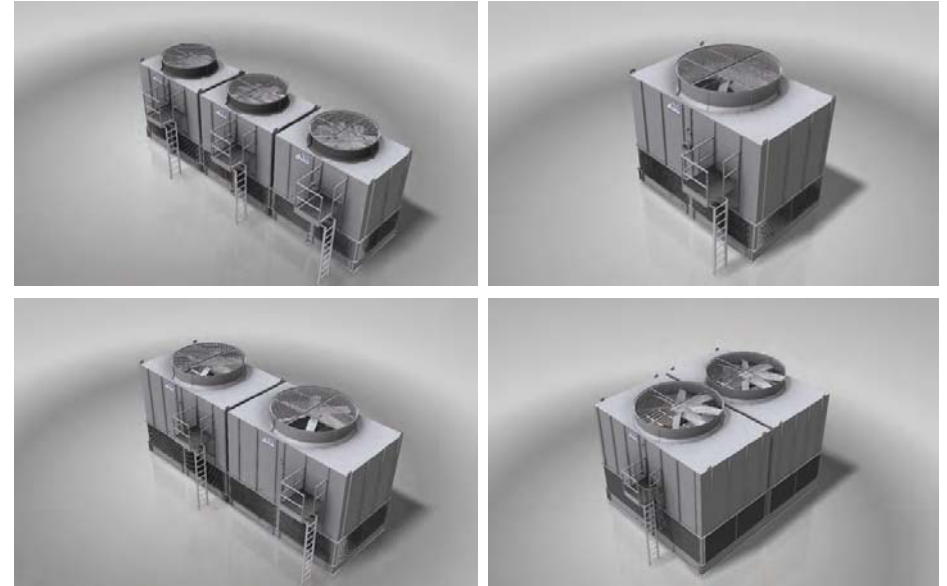

The Cooling Tower Company, L.C.

Series TCIACooling Towers

The Cooling Tower Company, L.C.

South West Office: 713.344.0777 - <http://www.ctowers.com> - South East Office: 727.812.7610

Your Local Source For World Class Cooling Technology